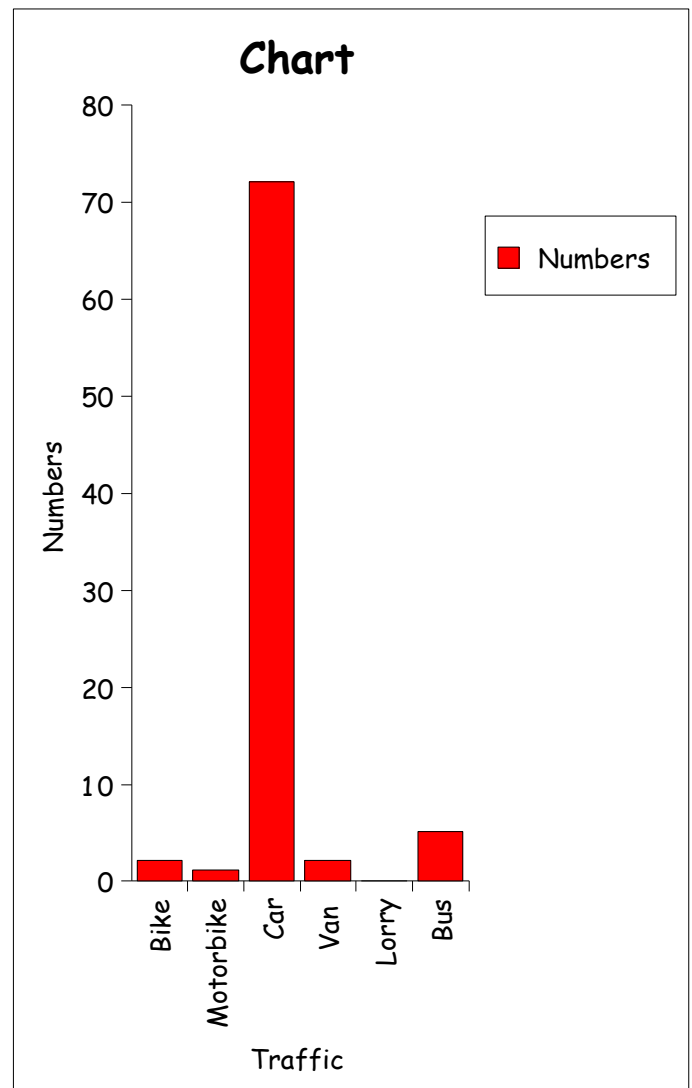

Location: High Street, Bidford.
 Date: Wednesday 30th April 2008.
 time: Between 16:13 and 16:43.

total

Traffic		
Bike	11	2
Motorbike	1	1
Car	11111 11111 11111 11111 11111 11111 11111 11111 11111 11111 11111 11111 11111 11111 11	72
Van	11	2
Lorry		0
Bus	11111	5

Results

The most common vehicle is the car.

The least common vehicle is the lorry.

I was surprised that there were five buses in half an hour; lots of school children got off these buses.

Traffic	Numbers
Bike	2
Motorbike	1
Car	72
Van	2
Lorry	0
Bus	5