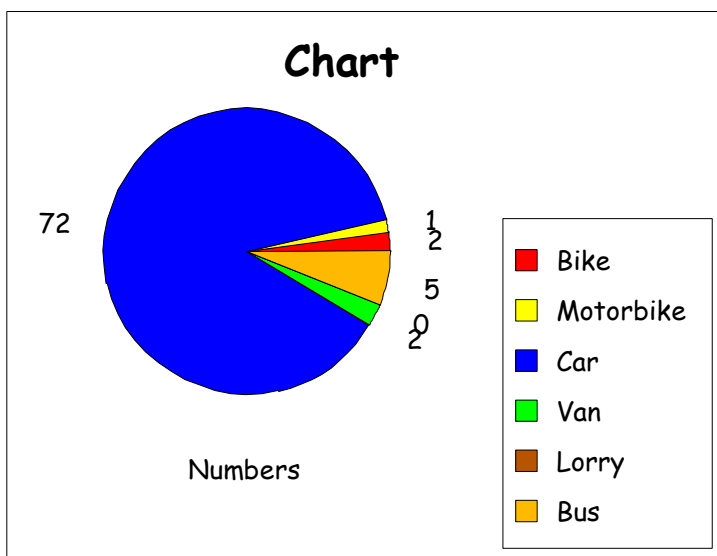

Location: High Street, Bidford.
 Date: Wednesday 30th April 2008.
 time: Between 16:13 and 16:43.

total

Traffic		
Bike	11	2
Motorbike	1	1
Car	11111 11111 11111 11111 11111 11111 11111 11111 11111 11111 11111 11111 11111 11111 11	72
Van	11	2
Lorry		0
Bus	11111	5

Results

The most common vehicle is the car.

The least common vehicle is the lorry.

I was surprised that there were five buses in half an hour; lots of school children got off these buses.

Traffic	Numbers
Bike	2
Motorbike	1
Car	72
Van	2
Lorry	0
Bus	5