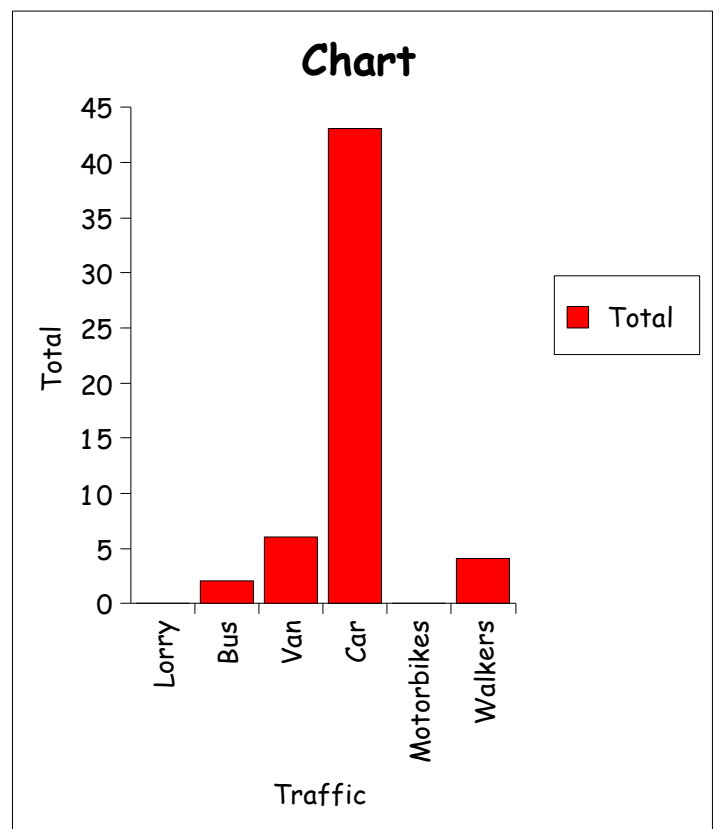

Traffic	Total
Lorry	0
Bus	2
Van	6
Car	43
Motorbikes	0
Walkers	4

I found out that the most common vehicle is a car and the least common vehicles are lorries and motorbikes.

I am not surprised that the most common vehicle is a car because i live in a large village with lots of houses and people would be coming back from work.

The road is safe to cross and walk beside because the footpaths are wide to walk on and the crossings are good.

The road can be improved if people drove on it slower and it was better lit at night.

by Emily