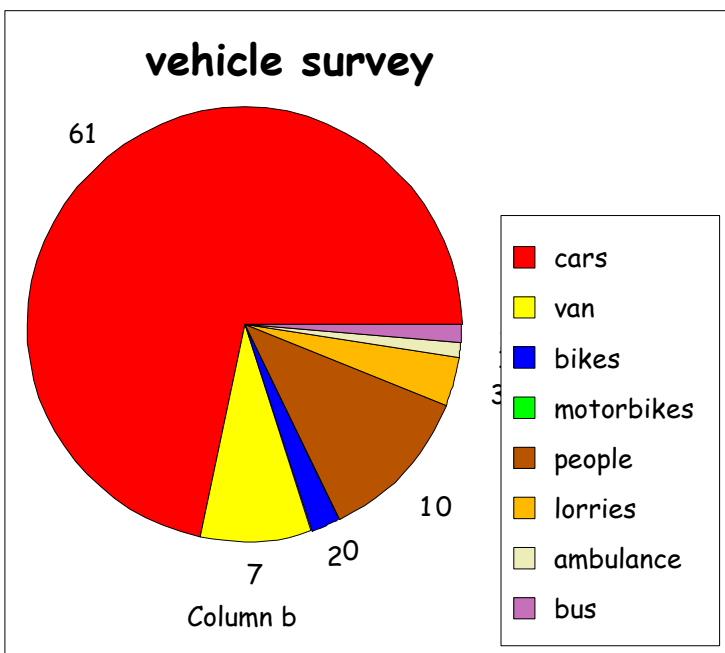

cars	61
van	7
bikes	2
motorbikes	0
people	10
lorries	3
ambulance	1
bus	1

The most common vehicle is the car.
 The least common vehicle is the motorbike.
 This chart was done in Cleeve Prior main street at 3.15 pm.