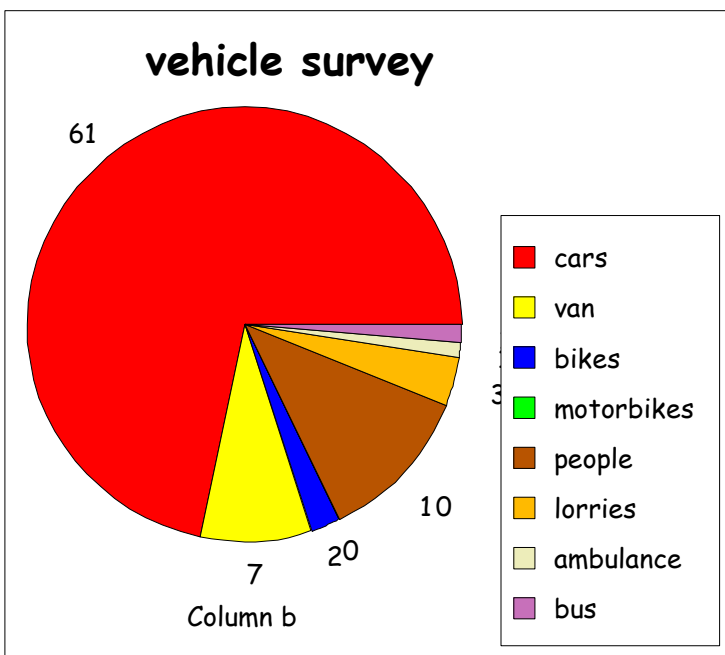

cars	61
van	7
bikes	2
motorbikes	0
people	10
lorries	3
ambulance	1
bus	1

The most common vehicle is the car.
The least common vehicle is the motorbike.
This chart was done in Cleeve Prior main street at 3.15 pm.