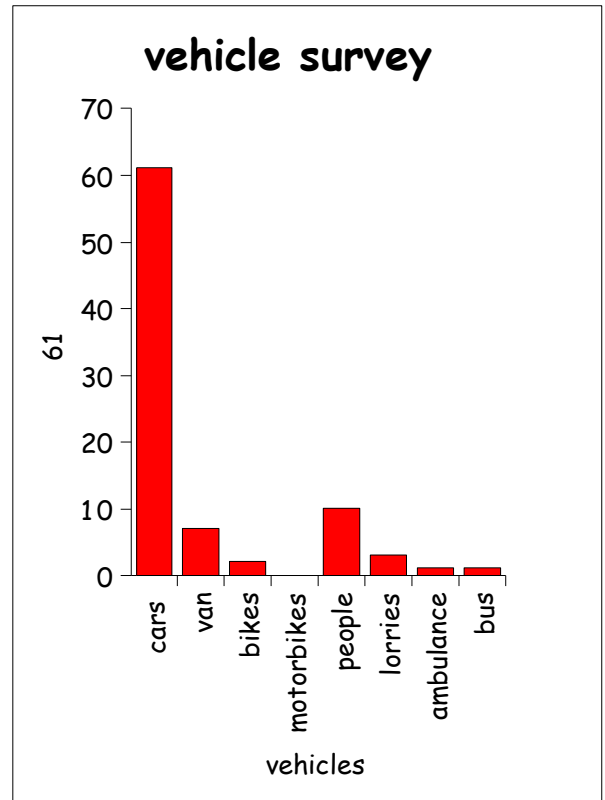

cars	61
van	7
bikes	2
motorbikes	0
people	10
lorries	3
ambulance	1
bus	1

The most common vehicle is the car.
The least common vehicle is the motorbike.
This chart was done in Cleeve Prior main street at 3.15 pm.