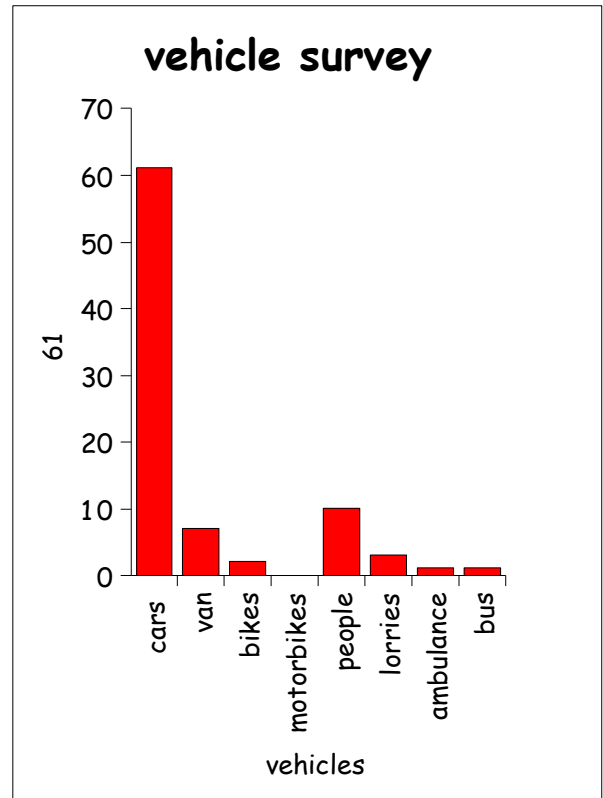

cars	61
van	7
bikes	2
motorbikes	0
people	10
lorries	3
ambulance	1
bus	1

The most common vehicle is the car.
 The least common vehicle is the motorbike.
 This chart was done in Cleeve Prior main street at 3.15 pm.