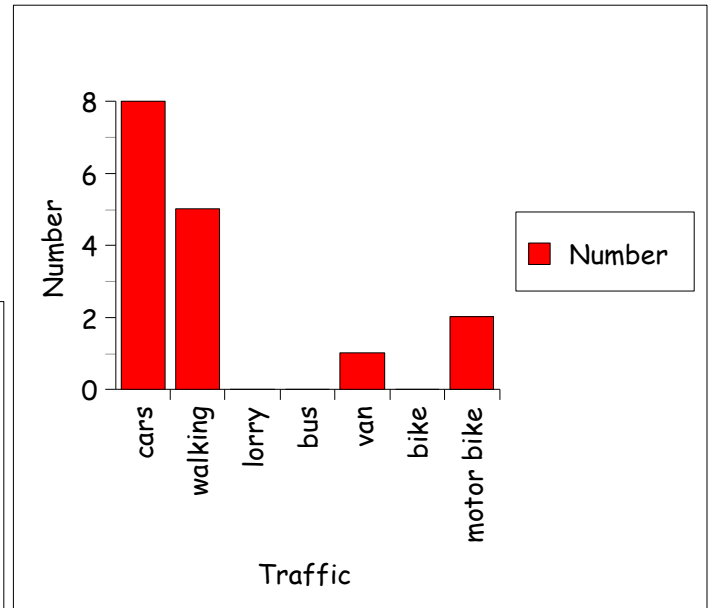

North Littleton Traffic Survey

Traffic	Number
cars	8
walking	5
lorry	0
bus	0
van	1
bike	0
motor bike	2

It looks like cars are the most popular vehicles and lorries, buses and bikes are the least common vehicles. I think this is quite normal for cars to be the most common, but not that many vehicles go through North Littleton anyway. The road is quite safe by my house and easy to cross because it is not that busy. I would improve the road by repairing the pot holes!