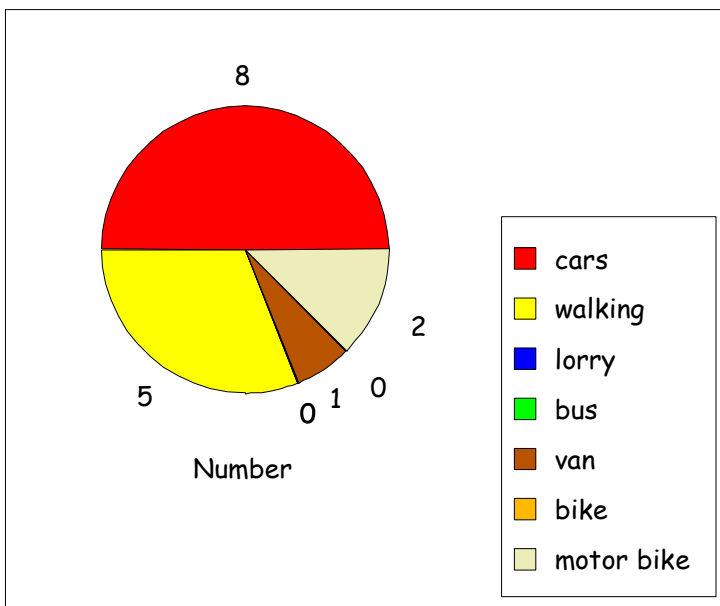

North Littleton Traffic Survey

Traffic	Number
cars	8
walking	5
lorry	0
bus	0
van	1
bike	0
motor bike	2

It looks like cars are the most popular vehicles and lorries, buses and bikes are the least common vehicles. I think this is quite normal for cars to be the most common, but not that many vehicles go through North Littleton anyway. The road is quite safe by my house and easy to cross because it is not that busy. I would improve the road by repairing the pot holes!