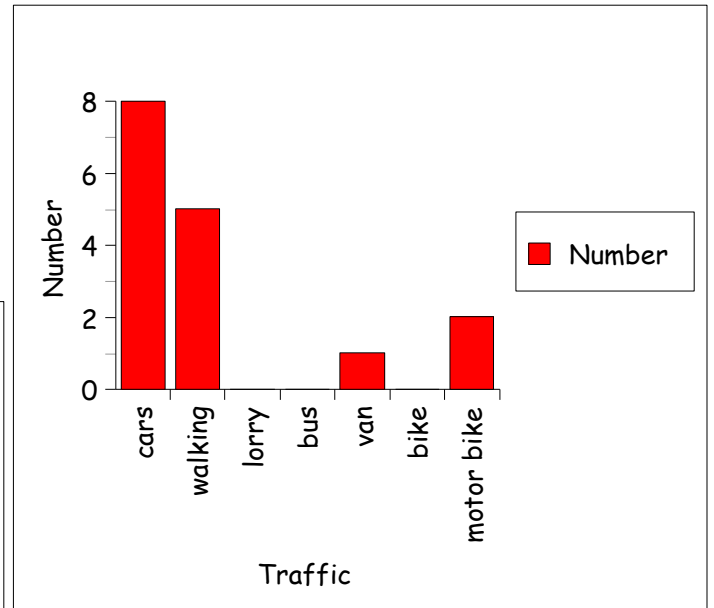

# North Littleton Traffic Survey

Traffic	Number
cars	8
walking	5
lorry	0
bus	0
van	1
bike	0
motor bike	2

It looks like cars are the most popular vehicles and lorries, buses and bikes are the least common vehicles. I think this is quite normal for cars to be the most common, but not that many vehicles go through North Littleton anyway. The road is quite safe by my house and easy to cross because it is not that busy. I would improve the road by repairing the pot holes!