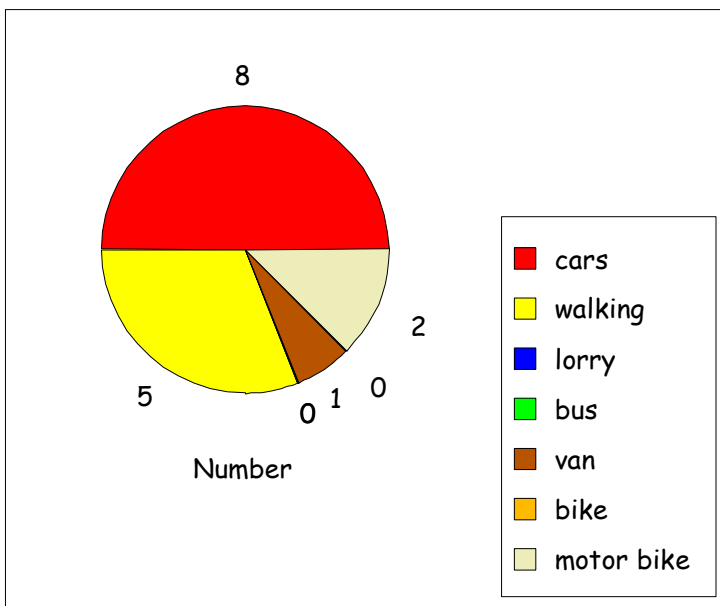

# North Littleton Traffic Survey

Traffic	Number
cars	8
walking	5
lorry	0
bus	0
van	1
bike	0
motor bike	2

It looks like cars are the most popular vehicles and lorries, buses and bikes are the least common vehicles. I think this is quite normal for cars to be the most common, but not that many vehicles go through North Littleton anyway. The road is quite safe by my house and easy to cross because it is not that busy. I would improve the road by repairing the pot holes!