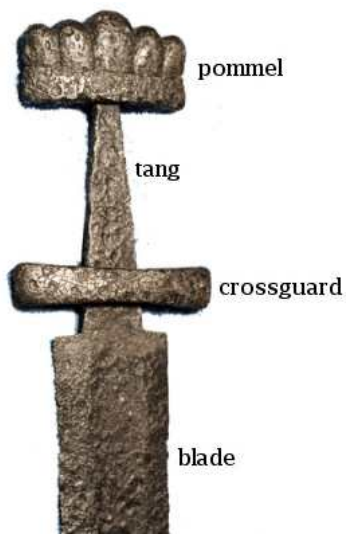

## All about Viking Swords (2)

This is a typical sword hilt and the different parts are clearly labelled

This picture shows what the tips of Viking swords were usually like

These sword hilts show what Viking swords were usually like.

This sword was found in the River Thames near Reading

## All about Viking Swords (1)

We have found many different Viking swords of all different sorts.

This collection of Viking swords was found in Denmark and are in a museum there

This rusty sword hilt was found in Sweden